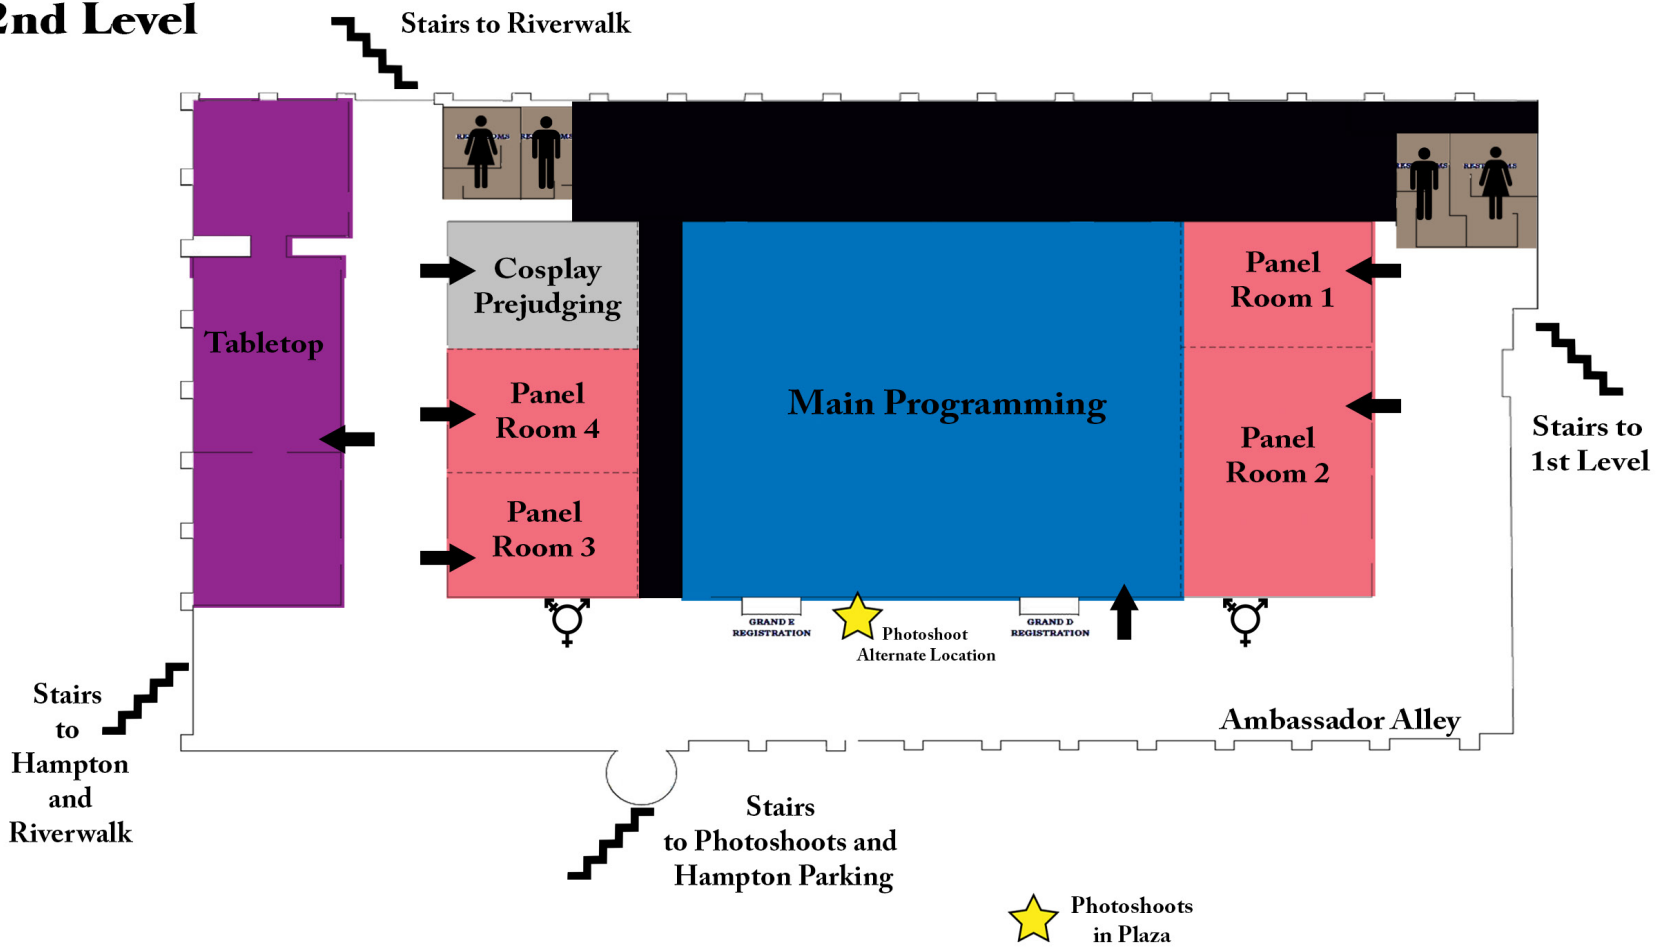

CONVENTION MAP

2nd Level