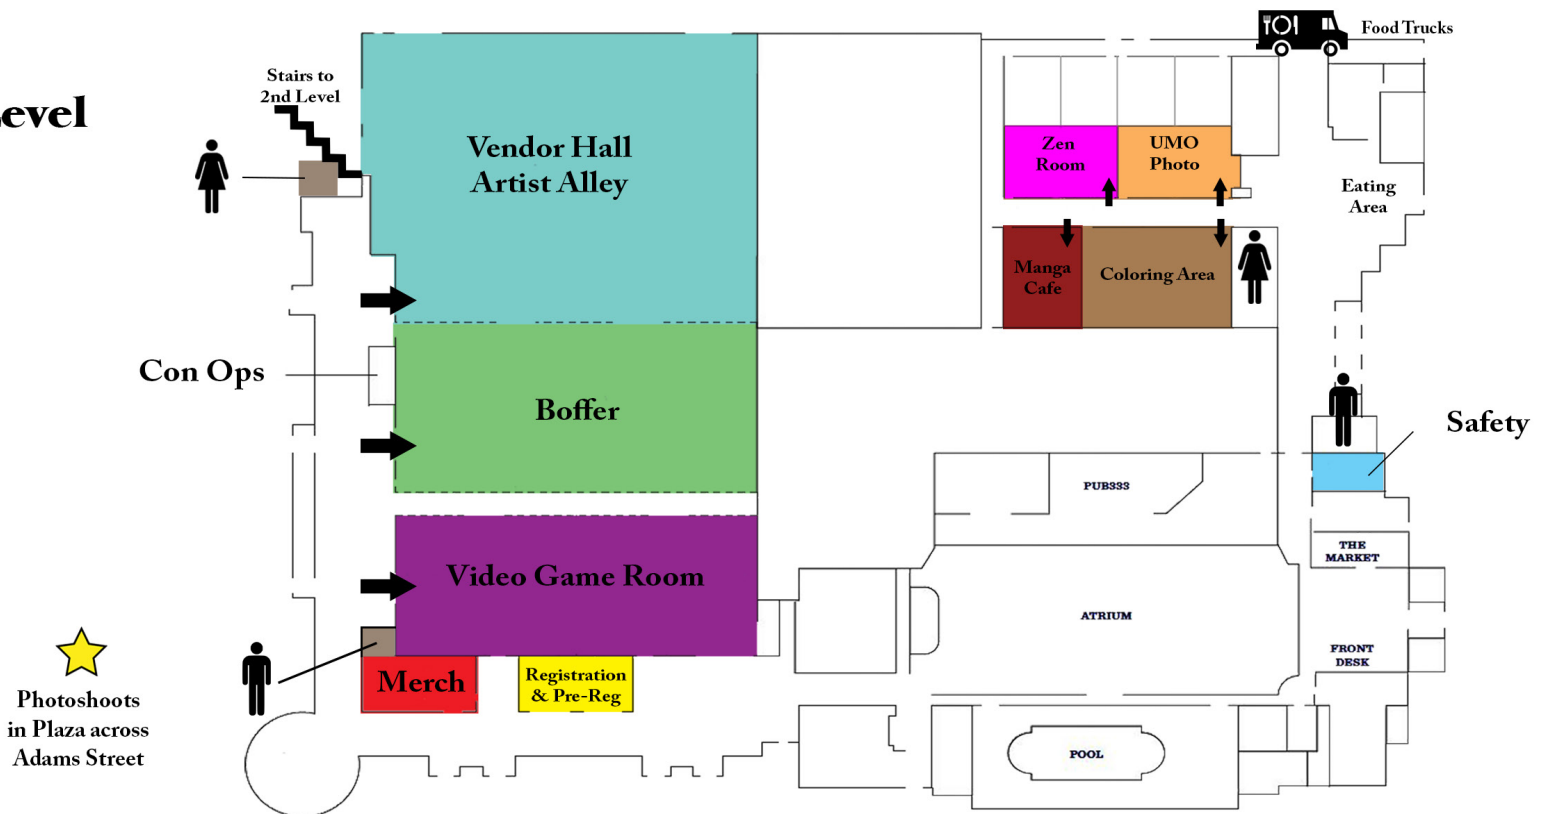

Manga Cafe

Friday 2:00 PM-11:00 PM
Saturday 11:00 AM-11:00 PM
Sunday 11:00 AM-4:00 PM

CONVENTION MAP

2nd Level

1st Level

- | | | |
|--|---|---|
| ■ Main Events | ■ Gaming | ■ Safety |
| ■ Costume Events | ■ Coloring Area | ■ UMO Photo |
| ■ Panel Programming | ■ Kitsune Merch | ■ Zen Room |
| ■ Vendor Hall/Artist Alley | ■ Restrooms | |
| ■ Boffer | ■ Manga Cafe | |
| | ■ Registration & Pre-Registration | |