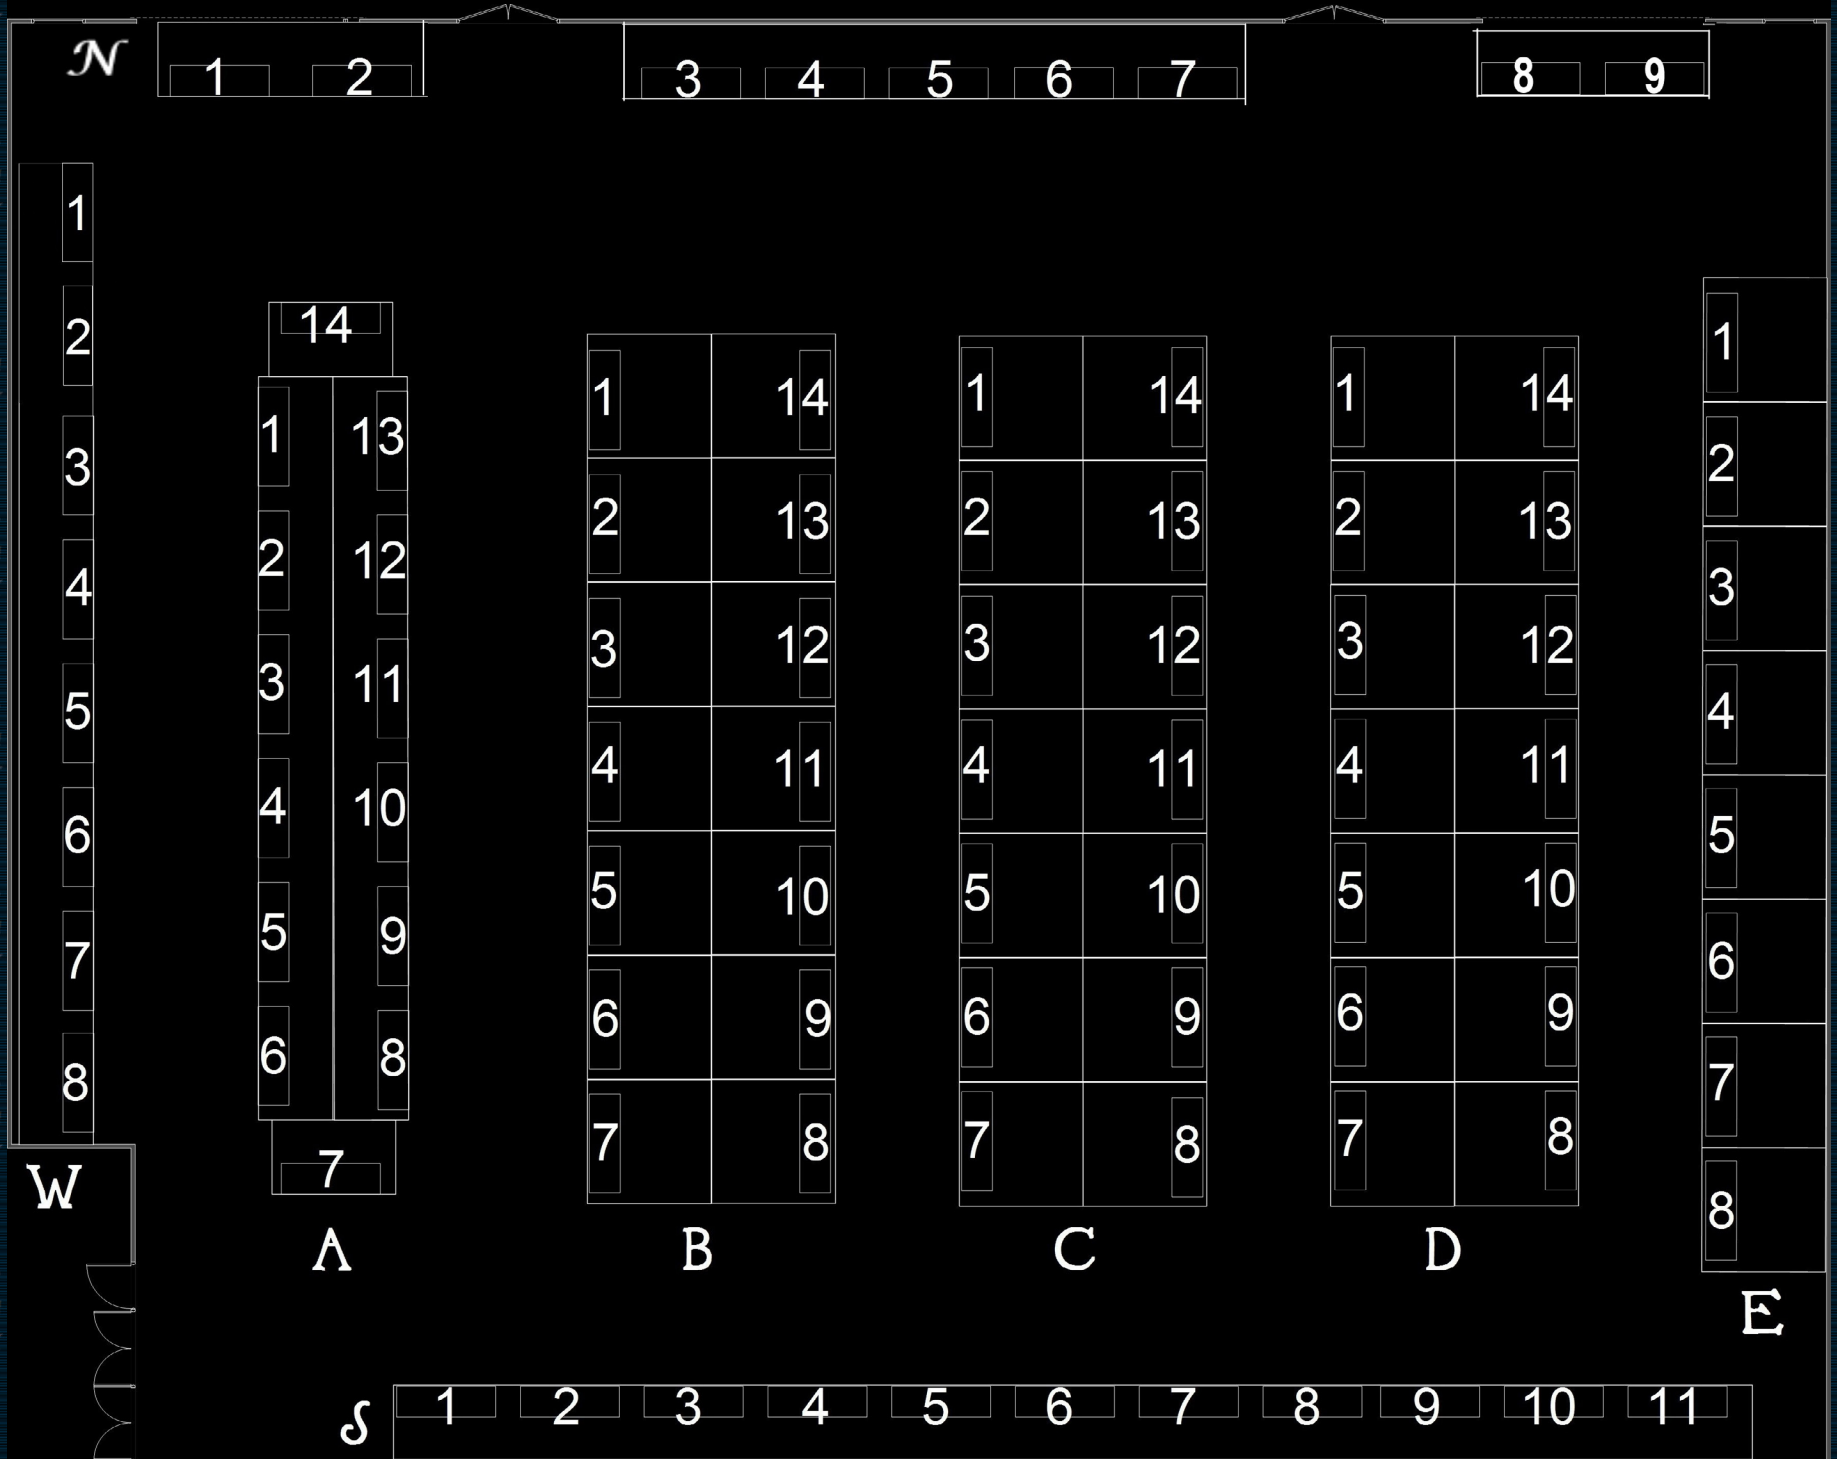

VENDOR HALL / ARTIST ALLEY

ARTISTS

NC ILLUSTRATION : A1
Sunnyknittyknots: A2
Esclair Studios: A3
Sugarbplays DIY
Cross Stitch : A4
Belli-button : A5
Wolf Dynasty Studio: A6
SeWeird Galactic Accessories: A7
Cookie Do Dat Art : A8
Fabucastle: A9
Caramel Comics: A10
Kirseel: A11
Studio Paigy: A12
Pitchgold: A13
Art by Little Miss Luna : A14
KZ Designs
Graphics & Illustrations: N1
TBD: N2
Cypritree: N3
Media By Moonlight:N4
Spindrift:N5
Harlipool Designs : N6
MatchaPeaches Art :N7
Maikuuro Art:N8
Hearts Guild : N9
Misc. Magic: S1

ARTISTS (CONT.)

Wild woman creations: S2
Spooky Hearted: S3
Caffeinated Rabbit Art : S4
Chocolate And T : S5
Enrique Draws: S6
supahhnan: S7
Fried Unicorn Studio : S8
Kat N' Jazzy's Corner: S9
chibitasm: S10
PenelopeLoveprints: S11
The Starlight Carnival : W1
Author D. Lieber: W2
Nakama Nerd-O:W3
SoftCenterEgg: W4
RadCat: W5
Purple Kitten Studios: W6
Remi Rose Critter: W7
Kopi Kandiko : W8

VENDORS

Anime Stuff Store, Inc: B1-B3
TBD: B4-B5
Archimedes Azure Creations B6
Artist spot B7
Chimera Hobby Shop B8-B10

VENDORS (CONT.)

Vault B11-B12
Elysium Armory: B13-B14
Angry Fox: C1-C3
The Art of Dena Tullis: C4
Natasia Embroidery: C5
Fandlemonium: C6
DMA Arts LLC:C7
Geeky Endeavors: C8-C9
DaSueDragon Designs:C10
Sorbet Jungle:C11- C12
Pop Heart Studios :C13-C14
Sakura's Blossoms: D1-D2
TBD: D3
XXTRA PASTEL SHOP D4
Anime palace: D5- D6
Neon Culture:D7
Blade daddy: D8-D10
Matcha Man Studio D11
AKIBA HQ: D12-D14
Otaku Joe's LLC: E1-E3
Blulious: B4
UmbreonGirl's Creations: E5
Comic Wreck: E6-E8