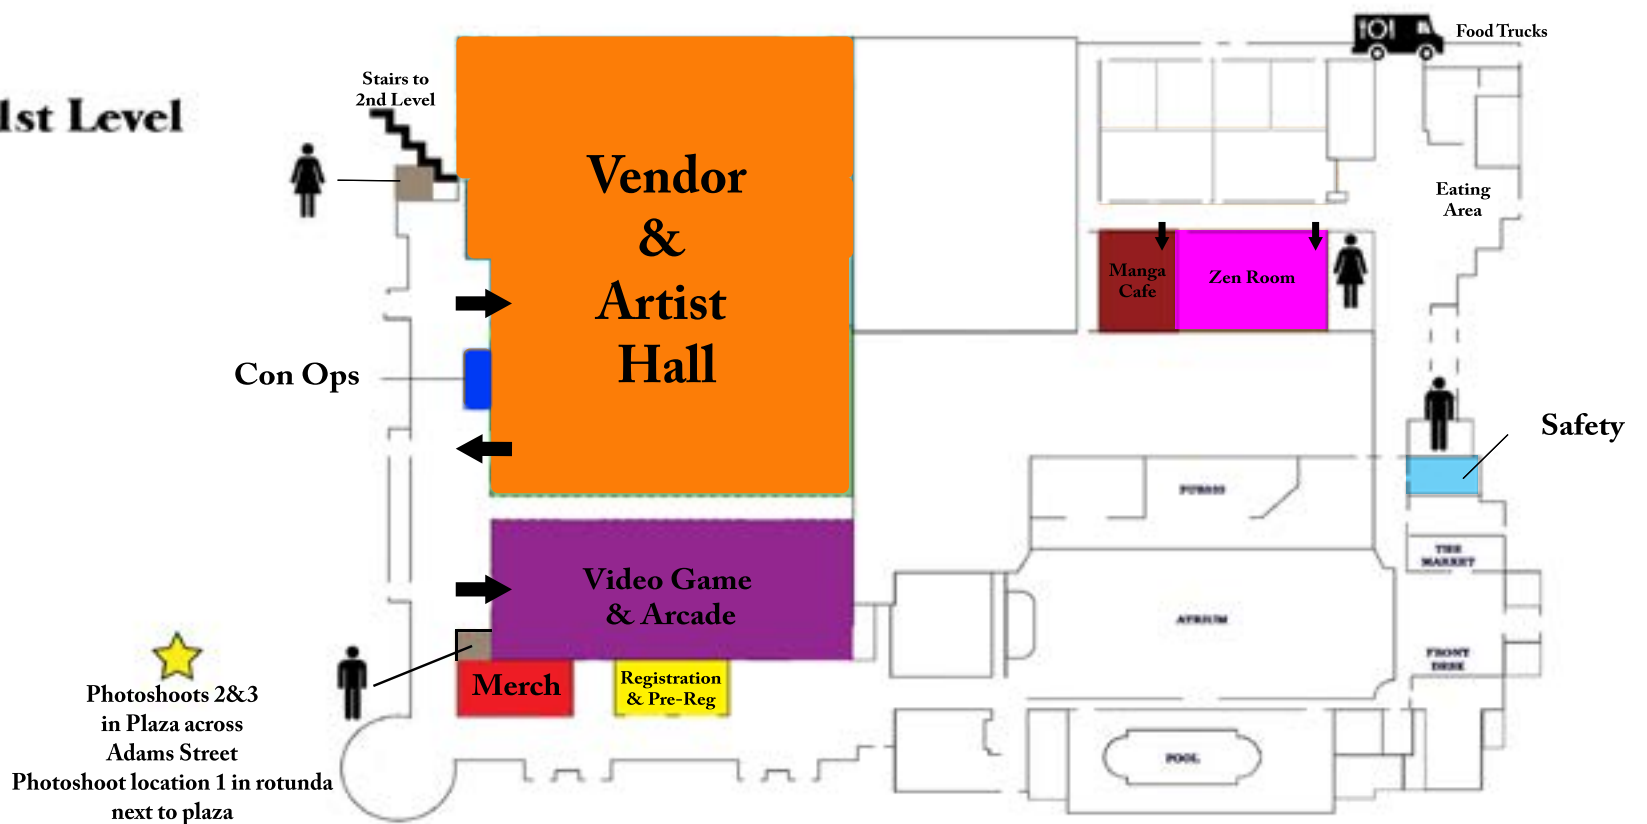

Manga Cafe

Friday 2:00 PM-11:00 PM
Saturday..... 11:00 AM-11:00 PM
Sunday..... 11:00 AM-4:00 PM

CONVENTION MAP

2nd Level

1st Level

- | | | |
|--|---|--|
| ■ Main Events | ■ Gaming | ■ Safety |
| ■ Costume Events | ■ Zen Room | ■ Con Ops |
| ■ Panel Programming | ■ Kitsune Merch | ■ Gender Neutral Restroom |
| ■ Vendor Hall/Artist Alley | ■ Restrooms | ★ Photoshoot Location |
| ■ Boffer (moved outside by Hampton/Riverfont) | ■ Manga Cafe | ★ Rain Location for photoshoots |
| | ■ Registration & Pre-Registration | |