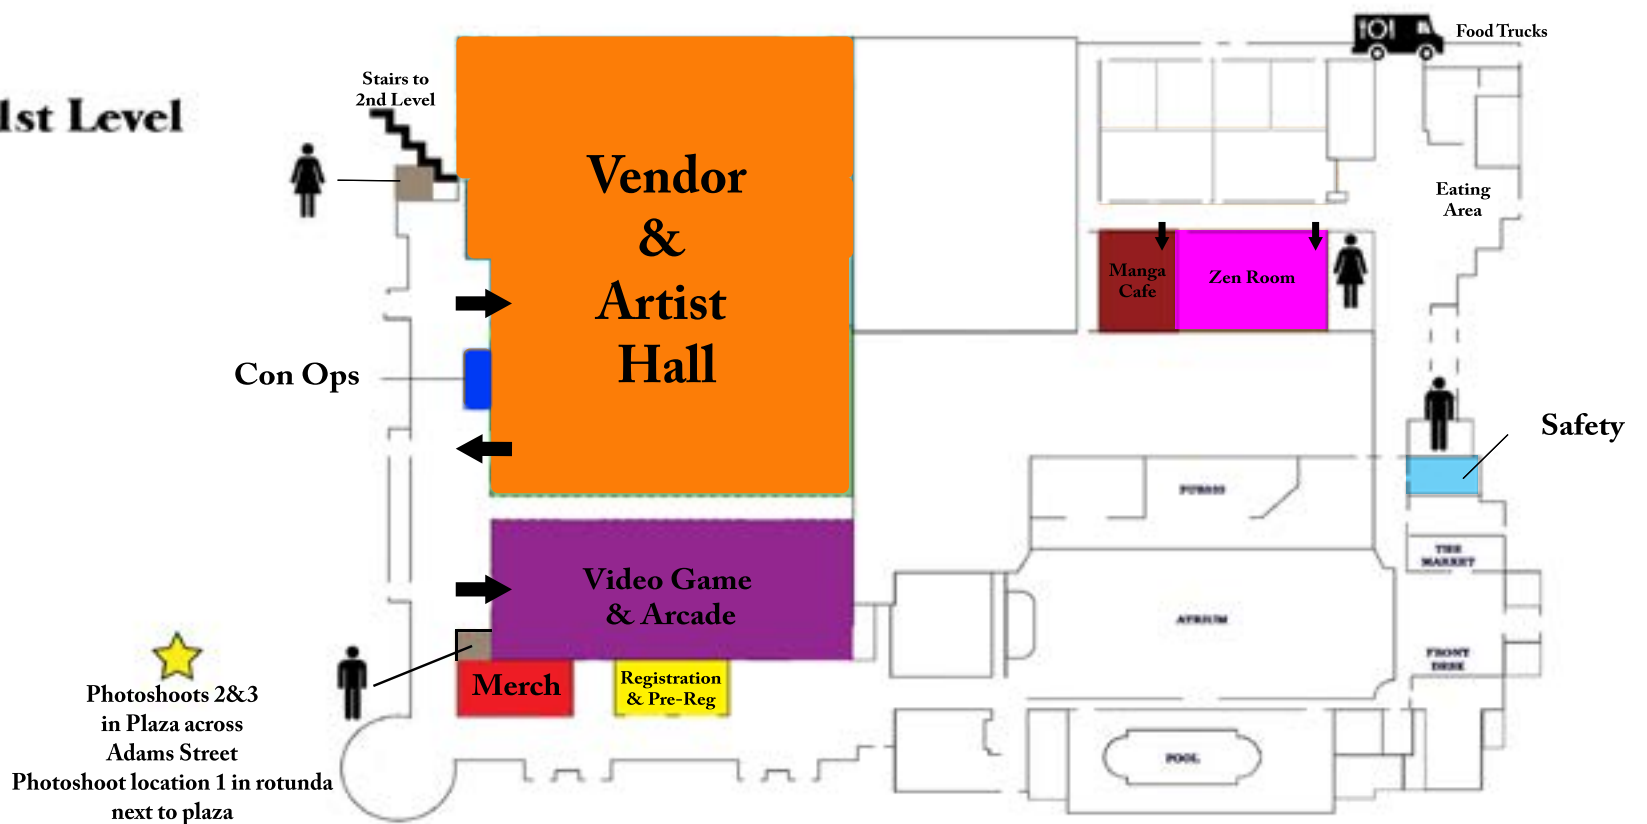

Manga Cafe

Friday 2:00 PM-11:00 PM
Saturday..... 11:00 AM-11:00 PM
Sunday..... 11:00 AM-4:00 PM

CONVENTION MAP

2nd Level

1st Level

- | | | |
|--|---|--|
| ■ Main Events | ■ Gaming | ■ Safety |
| ■ Costume Events | ■ Zen Room | ■ Con Ops |
| ■ Panel Programming | ■ Kitsune Merch | Gender Neutral Restroom |
| ■ Vendor Hall/Artist Alley | ■ Restrooms | Photoshoot Location |
| ■ Boffer (moved outside by Hampton/Riverfont) | ■ Manga Cafe | ★ Rain Location for photoshoots |
| | ■ Registration & Pre-Registration | |