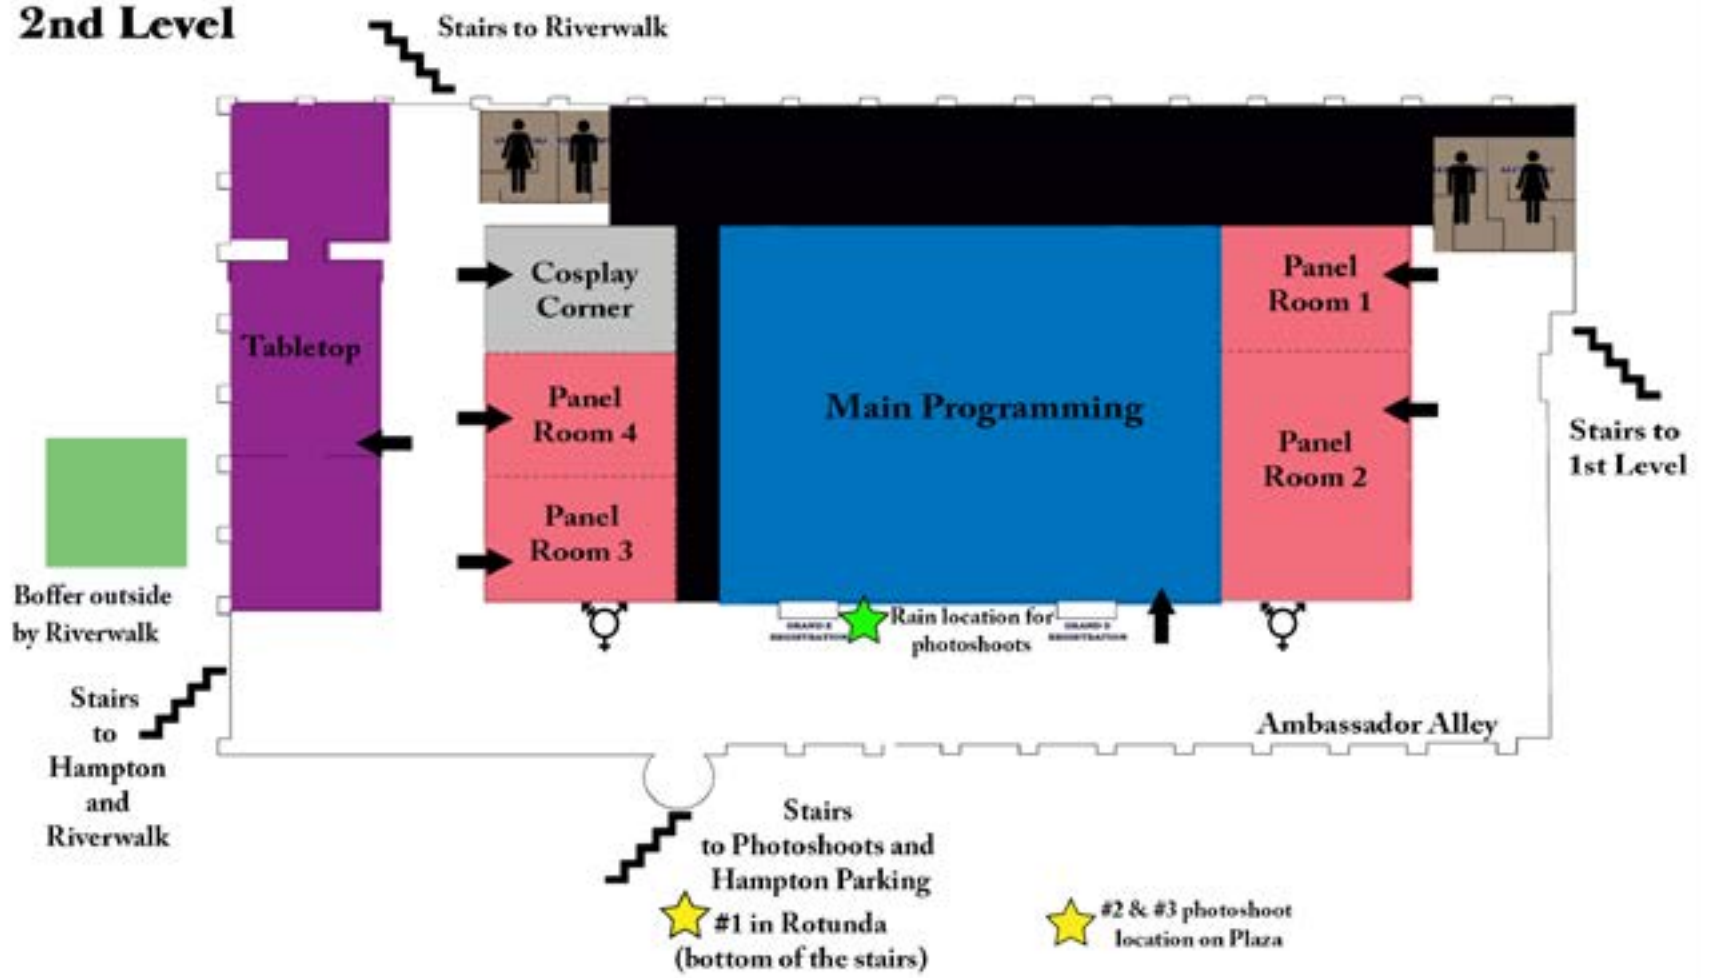

CONVENTION MAP

2nd Level