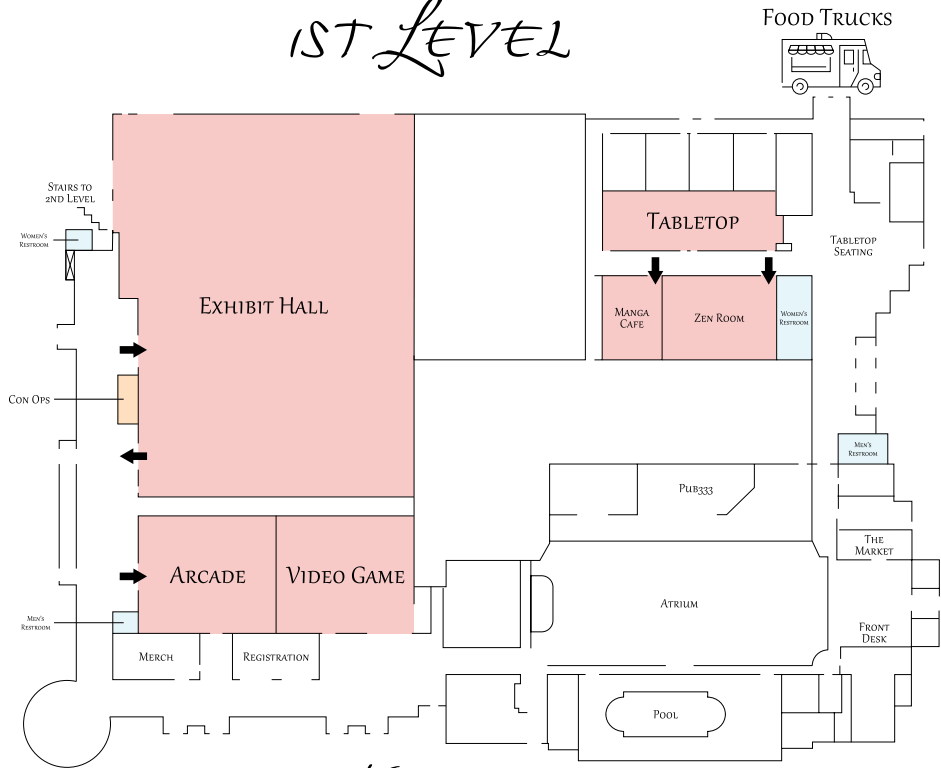

Convention Map

1ST LEVEL

KEY

- ★ PHOTOSHOOT LOCATIONS
- CONVENTION ROOMS
- RESTROOMS
- HELP
- ♿ GENDER NEUTRAL RESTROOM
- ⊠ ELEVATOR

*FOR 18+ WRISTBANDS, LOST & FOUND, ARTIST & VENDOR CHECK-IN, PROP CHECK, PLEASE SEE CON OPS