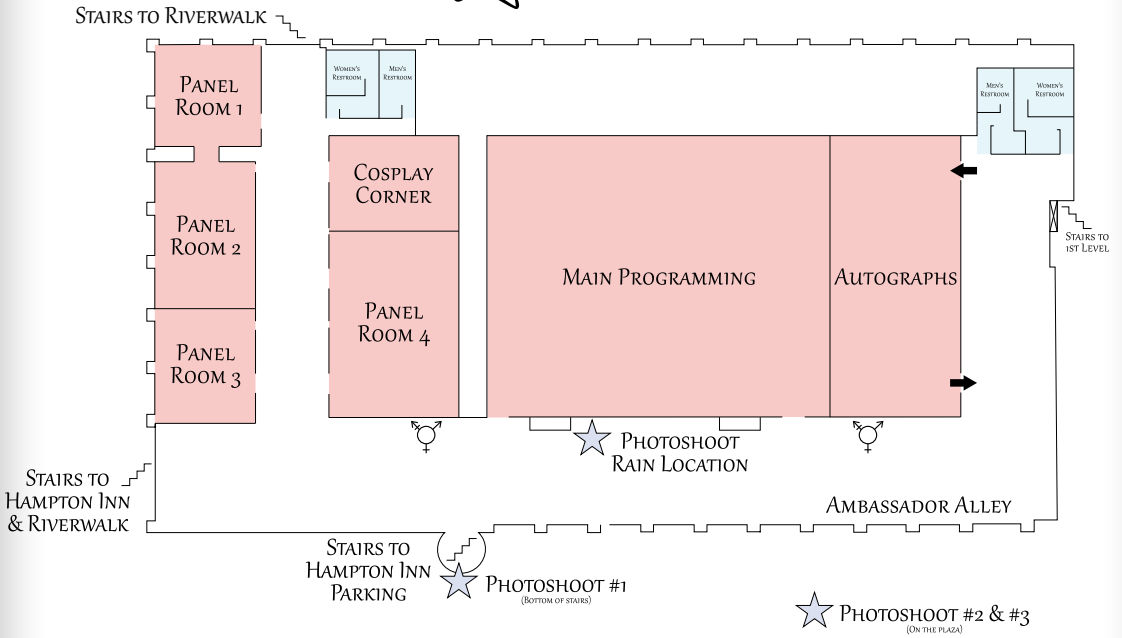

2ND LEVEL

KEY

- ★ PHOTOSHOOT LOCATIONS
- CONVENTION ROOMS
- RESTROOMS
- HELP
- ♂♀ GENDER NEUTRAL RESTROOM
- ⊠ ELEVATOR