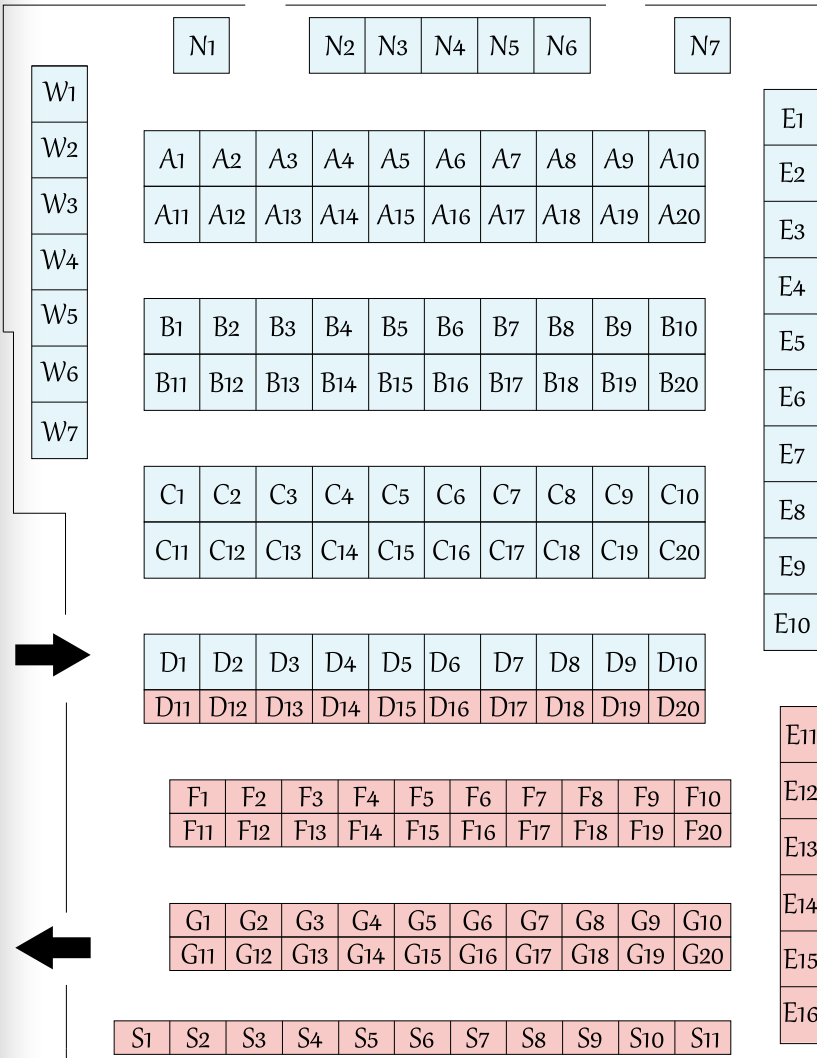

Exhibit Hall

KEY

ARTIST BOOTH   VENDOR BOOTH

- A1: Runic 3D Printing LLC
- A2: Mancave Dave LLC
- A3: Kopi Kandiko
- A4: GATEKEEP.US
- A5: Modo K
- A6: Dr. Lollipop MD
- A7: Natasia Arts
- A8-10: Shinsekai Project
- A11-12: The M-Tea Kettle
- A13: PolyPaws Ensembles LLC
- A14: White Crow
- A15: Art to Stitches
- A16: Snacc Pack
- A17-18: 3Dragons and More LLC
- A19-20: Dark Moon Japan
- B1-4: Angry Fox
- B5: Anxi-Design Studio
- B6-8: Akiba HQ
- B9-10: Atlas Gaming
- B11: DaSueDragon Designs
- B12: Readers Leisure
- B13: AJ's Collectibles
- B14: Mole & Marble Studio
- B15-17: Excelsior
- B18-20: AnimeStuffStore
- C1-4: Triforce Cosplay & Accessories
- C5: MarkotoWorks
- C6: All Access Card Shop
- C7: XXTRA PASTEL
- C8: RadCat Creations
- C9-10: Jukebox Imports