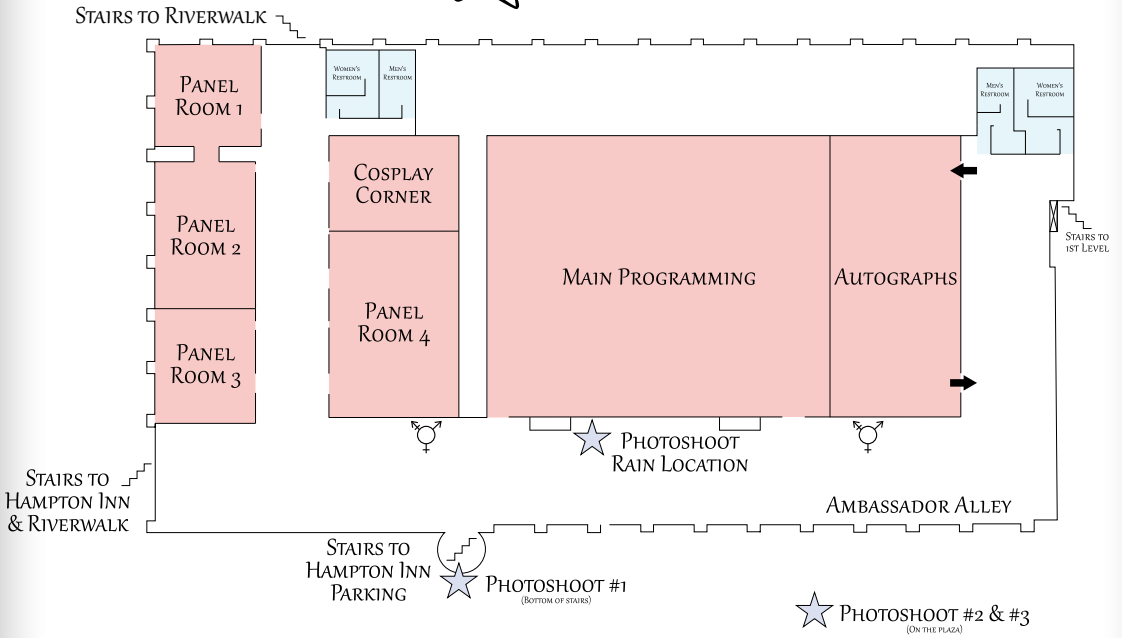

2ND LEVEL

KEY

- ★ PHOTOSHOOT LOCATIONS
- CONVENTION ROOMS
- RESTROOMS
- HELP
- ♂♀ GENDER NEUTRAL RESTROOM
- ⊠ ELEVATOR