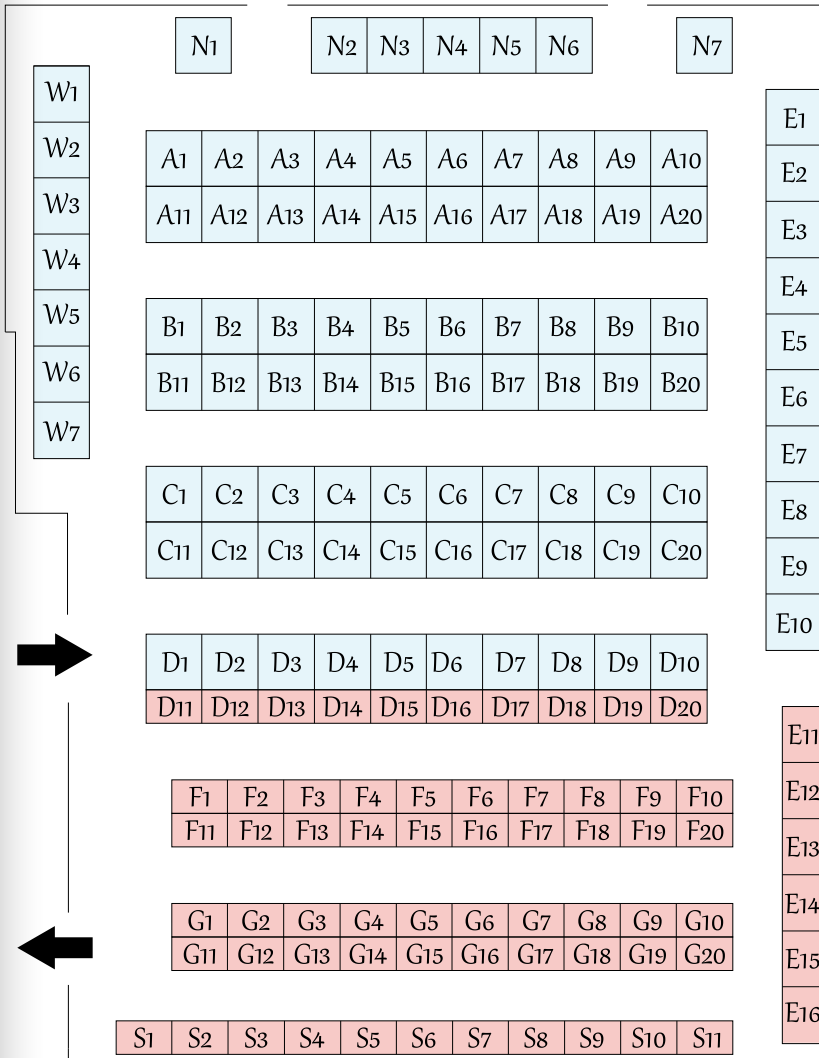

Exhibit Hall

KEY

ARTIST BOOTH   VENDOR BOOTH

- A1: Runic 3D Printing LLC
- A2: Mancave Dave LLC
- A3: Kopi Kandiko
- A4: GATEKEEP.US
- A5: Modo K
- A6: Dr. Lollipop MD
- A7: Natasia Arts
- A8-10: Shinsekai Project
- A11-12: The M-Tea Kettle
- A13: PolyPaws Ensembles LLC
- A14: White Crow
- A15: Art to Stitches
- A16: Snacc Pack
- A17-18: 3Dragons and More LLC
- A19-20: Dark Moon Japan
- B1-4: Angry Fox
- B5: Anxi-Design Studio
- B6-8: Akiba HQ
- B9-10: Atlas Gaming
- B11: DaSueDragon Designs
- B12: Readers Leisure
- B13: AJ's Collectibles
- B14: Mole & Marble Studio
- B15-17: Excelsior
- B18-20: AnimeStuffStore
- C1-4: Triforce Cosplay & Accessories
- C5: MarkotoWorks
- C6: All Access Card Shop
- C7: XXTRA PASTEL
- C8: RadCat Creations
- C9-10: Jukebox Imports