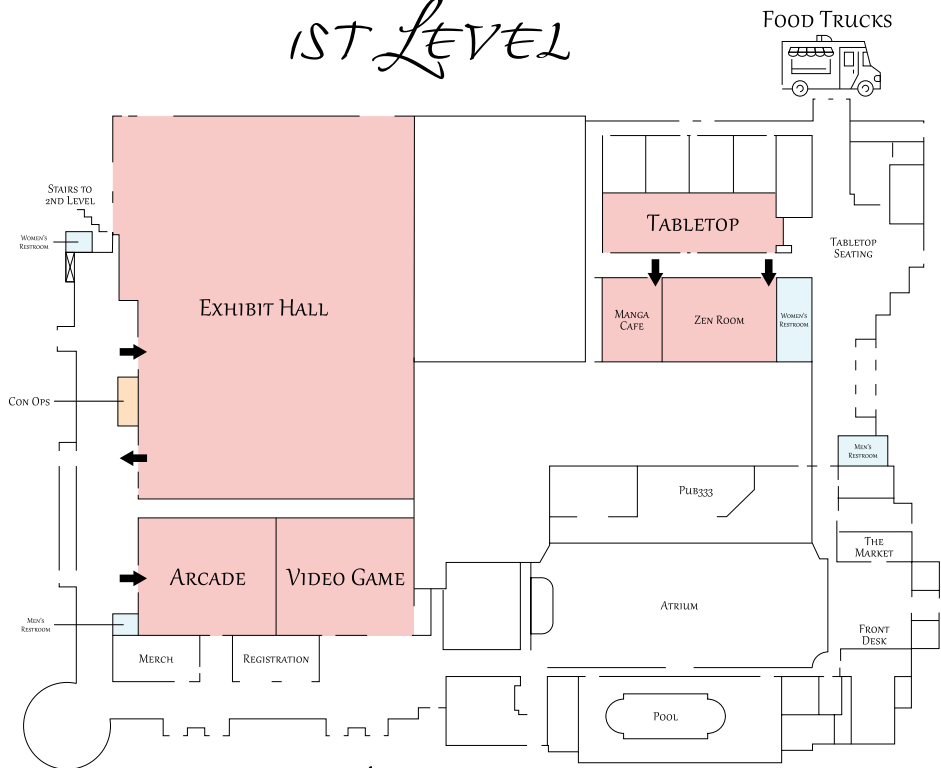

Convention Map

1ST LEVEL

KEY

- ★ PHOTOSHOOT LOCATIONS
- CONVENTION ROOMS
- RESTROOMS
- HELP
- ♿ GENDER NEUTRAL RESTROOM
- ⊠ ELEVATOR

*FOR 18+ WRISTBANDS, LOST & FOUND, ARTIST & VENDOR CHECK-IN, PROP CHECK, PLEASE SEE CON OPS